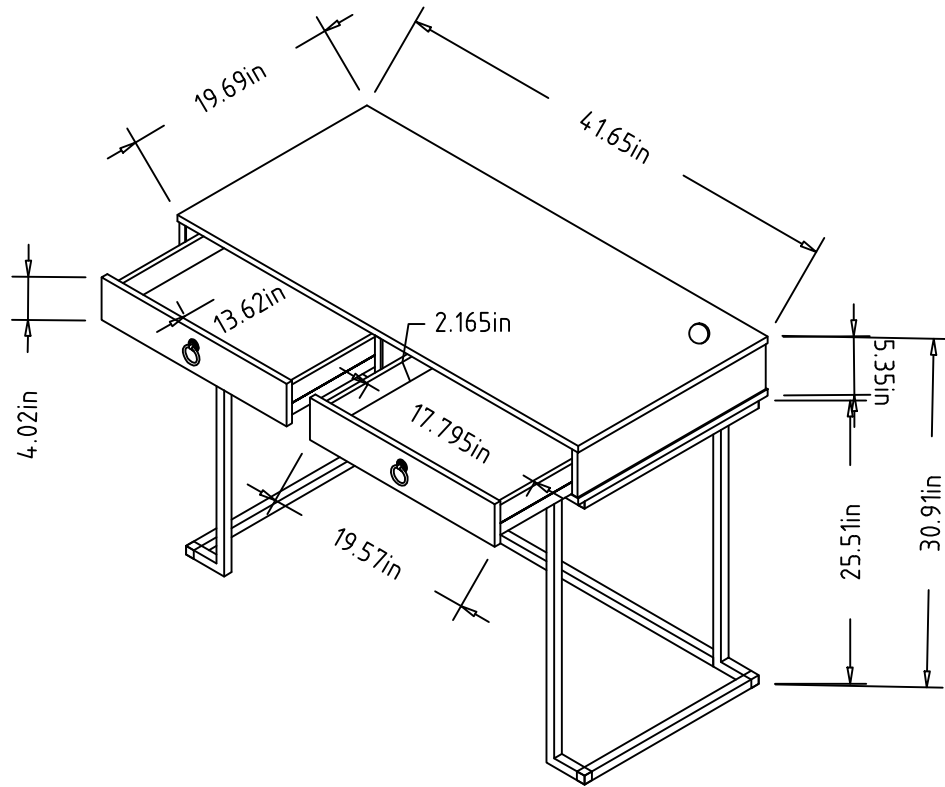

Cosmo Desk w/wireless Charging

Model Number: 1796013COM

Finish: White

OVERALL PRODUCT SIZE(in inches)

Cosmo Desk w/wireless Charging:41.65"(W)*19.69"(D)*30.91"(H)

MAXIMUM WEIGHT CAPACITIES